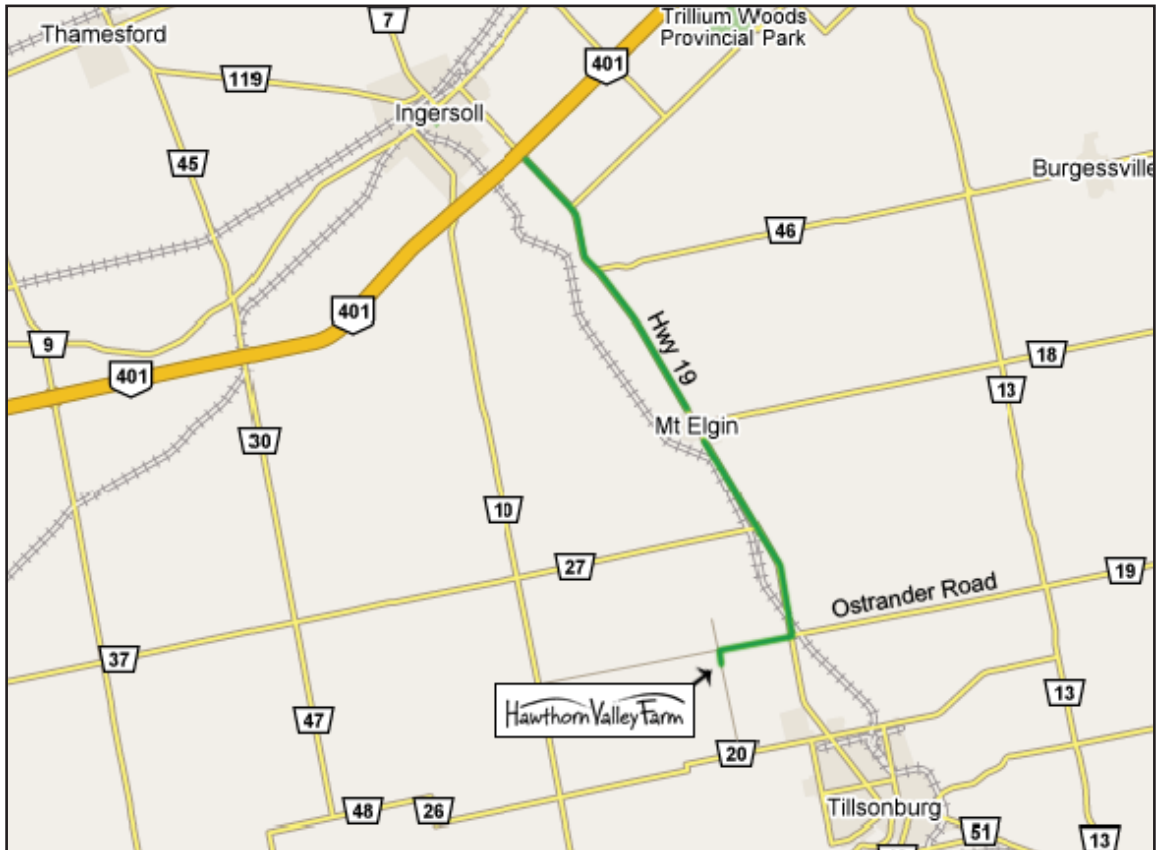

Hawthorn Valley Farm

- * Take Hwy 19/Plank Line (Exit 218) and bear left (south) toward Tillsonburg - go 15km
- * At Ostrander, turn right (west) onto Otterville Road - go 2km
- * Turn left (south) at the first road, called Dereham Line - go 0.1km
- * We are the first farm on your righthand side - turn right at the first driveway.